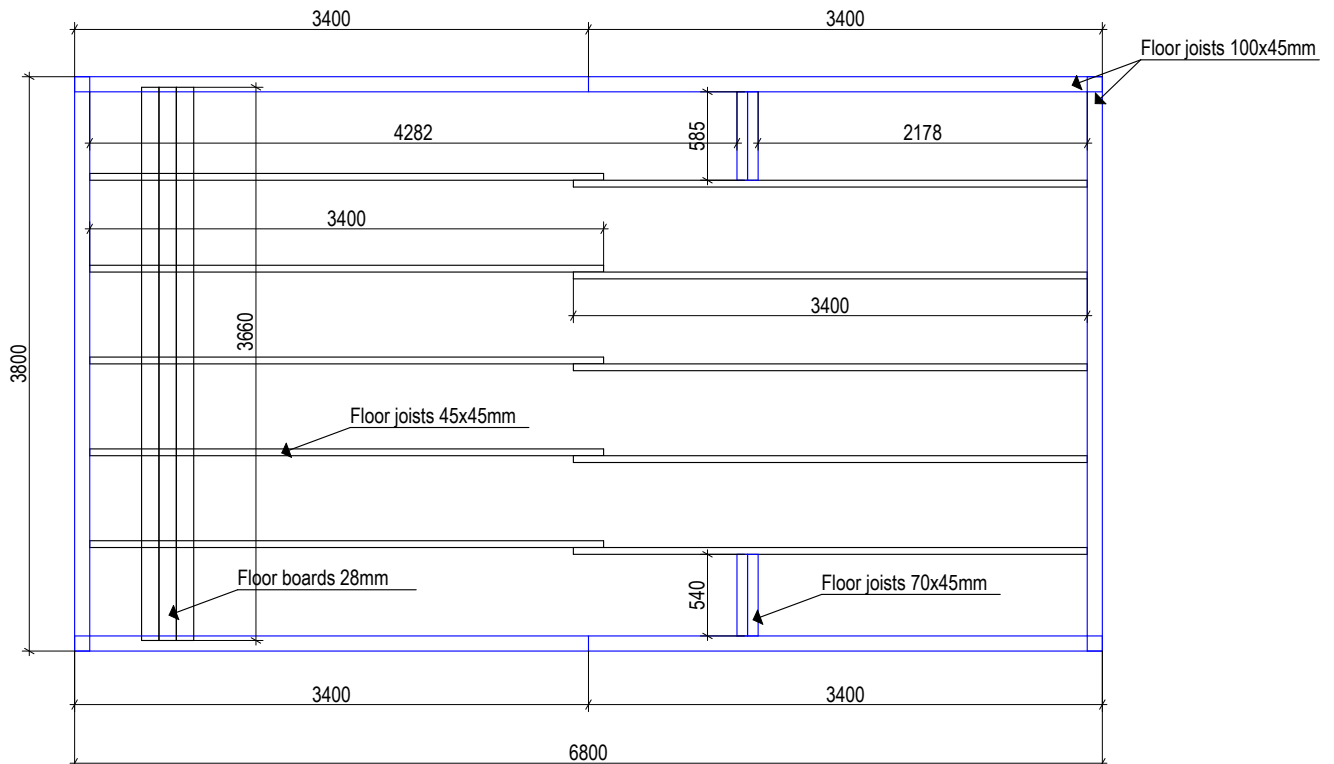

	CODE:	SIZE:	mm	Pcs
WINDOWS	DGW-1/24L	1130x710mm	70	1
	DGW-2/24	1130x1310mm		2
DOORS	DGD-2/24	1930x1410mm	70	1

besp. 2150 7040-70 DG ref. Criscenti

SIZE (m): 7.0 x 4.0
 SIDE WALL HEIGHT : 2275mm
 RIDGE HEIGHT: 2860mm
 WALL LOG: 70mm

FLOOR PLAN

besp. 2150 7040-70 DG ref. Criscenti

SIZE (m): 7.0 x 4.0
 SIDE WALL HEIGHT : 2275mm
 RIDGE HEIGHT: 2860mm
 WALL LOG: 70mm

Beam drawing