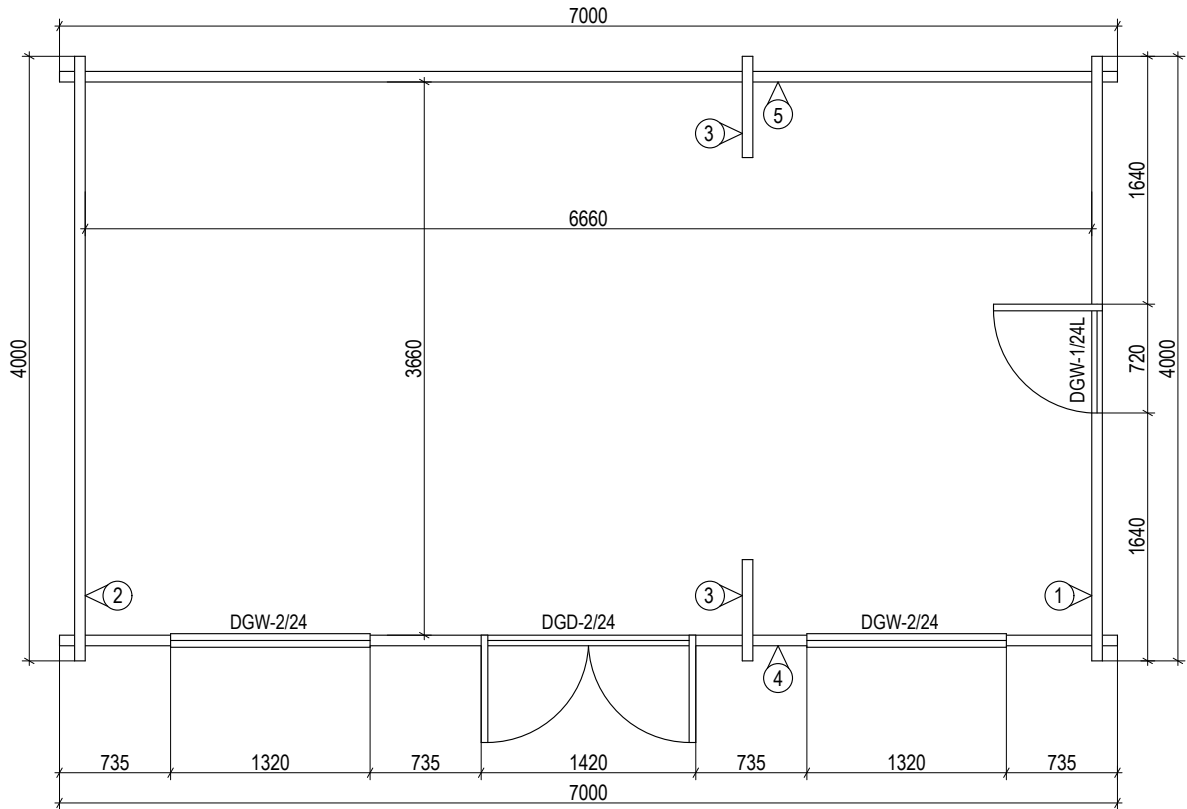

	CODE:	SIZE:	mm	Pcs
WINDOWS	DGW-1/24L	1130x710mm	70	1
	DGW-2/24	1130x1310mm		2
DOORS	DGD-2/24	1930x1410mm	70	1

besp. 2150 7040-70 DG ref. Criscenti

SIZE (m): 7.0 x 4.0
 SIDE WALL HEIGHT : 2275mm
 RIDGE HEIGHT: 2860mm
 WALL LOG: 70mm

FLOOR PLAN

besp. 2150 7040-70 DG ref. Criscenti

SIZE (m): 7.0 x 4.0
 SIDE WALL HEIGHT : 2275mm
 RIDGE HEIGHT: 2860mm
 WALL LOG: 70mm

Beam drawing