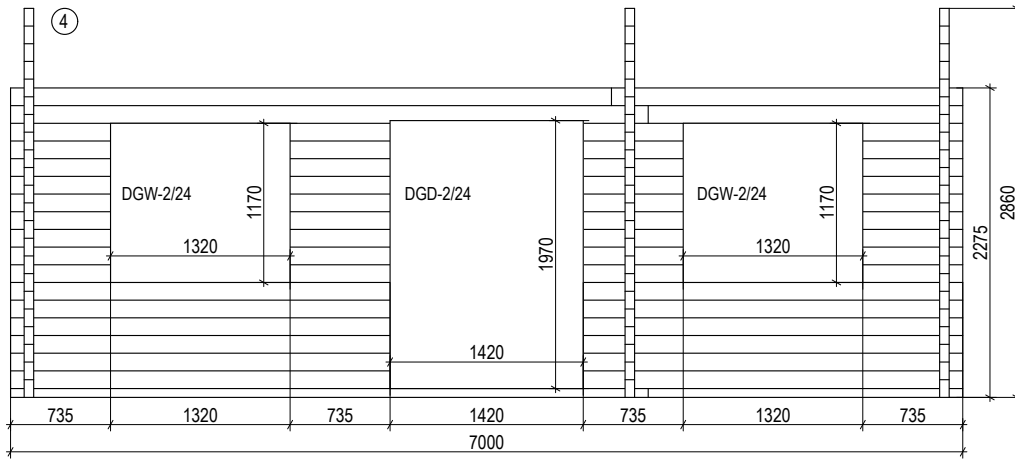

	CODE:	SIZE:	mm	Pcs
WINDOWS	DGW-1/24L	1130x710mm	70	1
	DGW-2/24	1130x1310mm		2
DOORS	DGD-2/24	1930x1410mm	70	1

besp. 2150 7040-70 DG ref. Criscenti

SIZE (m): 7.0 x 4.0
 SIDE WALL HEIGHT : 2275mm
 RIDGE HEIGHT: 2860mm
 WALL LOG: 70mm

FLOOR PLAN

besp. 2150 7040-70 DG ref. Criscenti

SIZE (m): 7.0 x 4.0
 SIDE WALL HEIGHT : 2275mm
 RIDGE HEIGHT: 2860mm
 WALL LOG: 70mm

Beam drawing