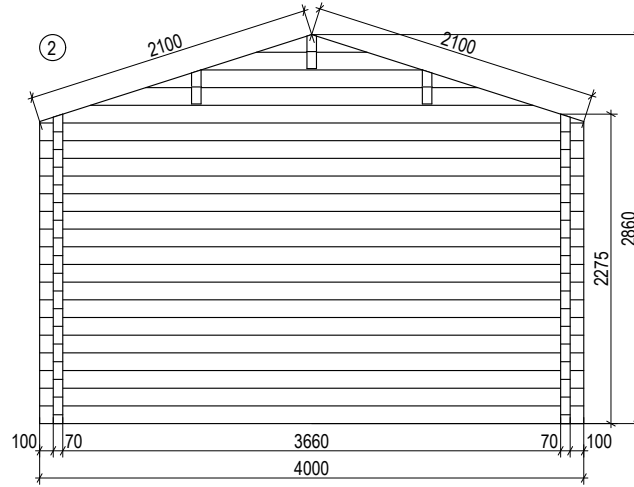

	CODE:	SIZE:	mm	Pcs
WINDOWS	DGW-1/24L	1130x710mm	70	1
	DGW-2/24	1130x1310mm		2
DOORS	DGD-2/24	1930x1410mm	70	1

besp. 2150 7040-70 DG ref. Criscenti

SIZE (m): 7.0 x 4.0
 SIDE WALL HEIGHT : 2275mm
 RIDGE HEIGHT: 2860mm
 WALL LOG: 70mm

FLOOR PLAN

besp. 2150 7040-70 DG ref. Criscenti

SIZE (m): 7.0 x 4.0
 SIDE WALL HEIGHT : 2275mm
 RIDGE HEIGHT: 2860mm
 WALL LOG: 70mm

Beam drawing