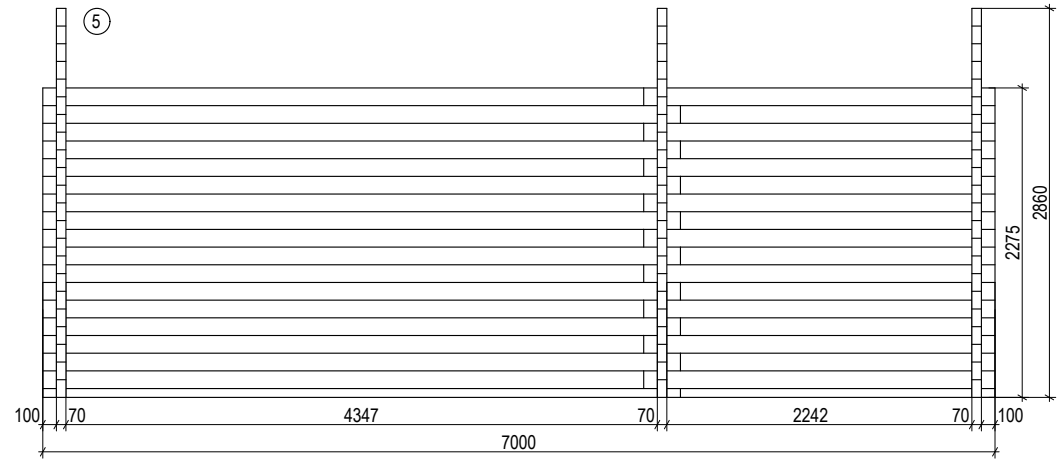

	CODE:	SIZE:	mm	Pcs
WINDOWS	DGW-1/24L	1130x710mm	70	1
	DGW-2/24	1130x1310mm		2
DOORS	DGD-2/24	1930x1410mm	70	1

besp. 2150 7040-70 DG ref. Criscenti

SIZE (m): 7.0 x 4.0
 SIDE WALL HEIGHT : 2275mm
 RIDGE HEIGHT: 2860mm
 WALL LOG: 70mm

FLOOR PLAN

besp. 2150 7040-70 DG ref. Criscenti

SIZE (m): 7.0 x 4.0
 SIDE WALL HEIGHT : 2275mm
 RIDGE HEIGHT: 2860mm
 WALL LOG: 70mm

Beam drawing