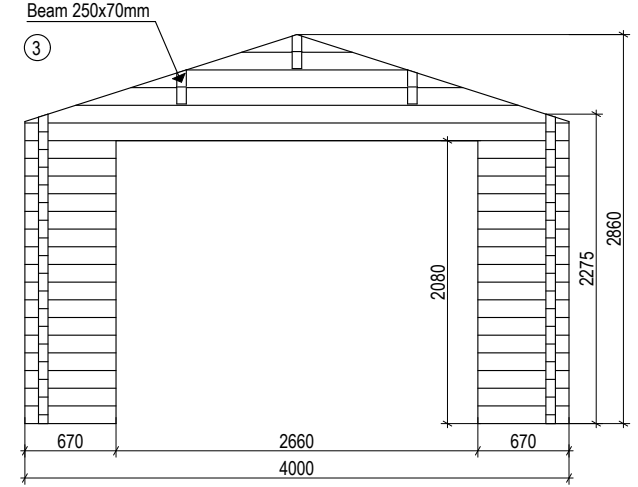

	CODE:	SIZE:	mm	Pcs
WINDOWS	DGW-1/24L	1130x710mm	70	1
	DGW-2/24	1130x1310mm		2
DOORS	DGD-2/24	1930x1410mm	70	1

besp. 2150 7040-70 DG ref. Criscenti

SIZE (m): 7.0 x 4.0
 SIDE WALL HEIGHT : 2275mm
 RIDGE HEIGHT: 2860mm
 WALL LOG: 70mm

FLOOR PLAN

besp. 2150 7040-70 DG ref. Criscenti

SIZE (m): 7.0 x 4.0
 SIDE WALL HEIGHT : 2275mm
 RIDGE HEIGHT: 2860mm
 WALL LOG: 70mm

Beam drawing