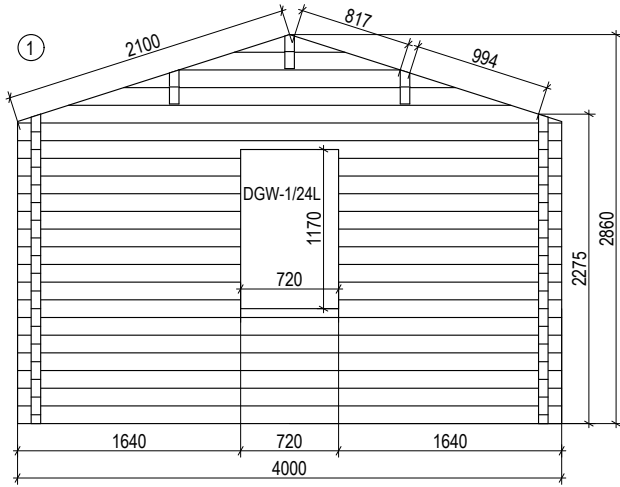

	CODE:	SIZE:	mm	Pcs
WINDOWS	DGW-1/24L	1130x710mm	70	1
	DGW-2/24	1130x1310mm		2
DOORS	DGD-2/24	1930x1410mm	70	1

besp. 2150 7040-70 DG ref. Criscenti

SIZE (m): 7.0 x 4.0
 SIDE WALL HEIGHT : 2275mm
 RIDGE HEIGHT: 2860mm
 WALL LOG: 70mm

FLOOR PLAN

besp. 2150 7040-70 DG ref. Criscenti

SIZE (m): 7.0 x 4.0
 SIDE WALL HEIGHT : 2275mm
 RIDGE HEIGHT: 2860mm
 WALL LOG: 70mm

Beam drawing